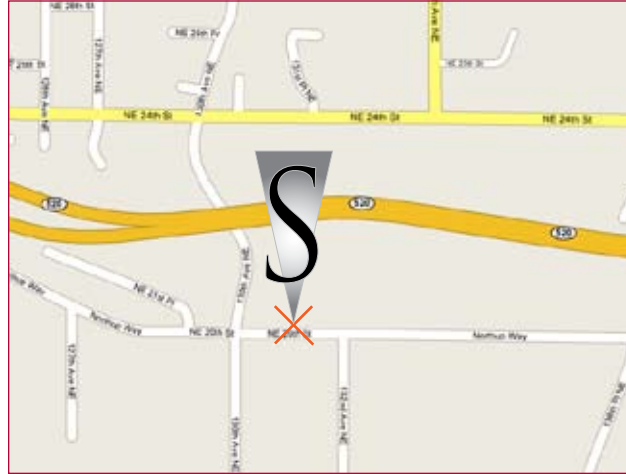

Bellevue, WA 98005

Tel: 425.861.7825

Fax: 425.861.1002

Email: bellevue@salonservicesnw.com

Hours: Mon–Fri: 9 a.m. – 5 p.m. (Closed 1 – 1:30 p.m.)

From 520 Eastbound:

- Take the exit for 124th Ave NE
- Turn left on Northup Way, which turns into 20th Ave NE
- We will be on your left in the Plaza 520 complex behind Fireside Home and Hearth

From 520 Westbound:

- Take the 148th Ave NE exit
- Left at 148th Ave NE
- Right onto NE 20th/Northup Way
- We will be on your right in the Plaza 520 complex behind Fireside Home and Hearth

Our Bellevue location is a great place to stop by and check out products you have heard about, have been wanting to try, or to simply restock on last minute items you may have missed in your Salon Services & Supplies order. Our Bellevue showroom staff is ready to help answer any questions you may have.